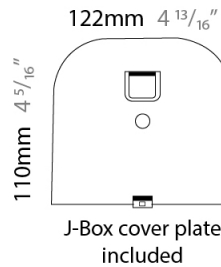

SESTESSA SURFACE

D33008

base number

PROJECT	
TYPE	
SPECIFIER	
QUANTITY	
DATE	

1. To build a product code in our configurator select the specify button on the base model # product page
2. To build a manual product code on this datasheet choose from the options listed below in blue font and add the suffix to the base model #

GENERAL

Series: Sestessa
Brand: Cini & Nils
Division: Design
Mounting Type: Surface
Mounting Location: Wall
Subcategory: Ambient

PHYSICAL

Length (mm): 240
Length (in): 9 ⁷/₁₆"
Width (mm): 50
Width (in): 1 ¹⁵/₁₆"
Height (mm): 90
Height (in): 3 ⁹/₁₆"
Extension (mm): 175
Extension (in): 6 ⁷/₈"
Light Distribution: Indirect
Weight (kg): 1.0
Weight (lbs): 2.2
Fixture Finish: WHI
Fixture Material: Aluminum

ELECTRICAL

Lamp Type: LED
Total Output Wattage (W): 20
Dimming: Tri-Mode (Non-Dimming and Phase Dimming (120Vac only) and 0-10V Dimming)
Driver Included: Yes
Driver Location: Integrated
Driver Type: Constant Current - Universal
Driver Class: Class 2
Input Voltage (V): 120 - 277
Constant Current (MA): 500

LED

Number of LEDs: 1
Color Temperature (°K): 2800
Nominal Lumen (lm): 1700
CRI: >80 CRI
Efficiency (%): 99.4
Lamp Life (hrs): 50000

OPTICAL

RATINGS AND CERTIFICATIONS

Certified By: Certified for North American Standards
IP rating: IP20