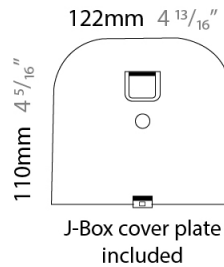

PROJECT	_____
TYPE	_____
SPECIFIER	_____
QUANTITY	_____
DATE	_____

SESTESSA SURFACE

D33009

base number

1. To build a product code in our configurator select the specify button on the base model # product page
2. To build a manual product code on this datasheet choose from the options listed below in blue font and add the suffix to the base model #

GENERAL

Series: Sestessa
Brand: Cini & Nils
Division: Design
Mounting Type: Surface
Mounting Location: Wall
Subcategory: Ambient

PHYSICAL

Length (mm): 240
Length (in): 9 ⁷/₁₆"
Height (mm): 90
Height (in): 3 ⁹/₁₆"
Extension (mm): 175
Extension (in): 6 ⁷/₈"
Light Distribution: Indirect
Weight (kg): 1.0
Weight (lbs): 2.2
Fixture Finish: WHI
Fixture Material: Aluminum

ELECTRICAL

Lamp Type: LED
Total Output Wattage (W): 20
Dimming: Tri-Mode (Non-Dimming and Phase Dimming (120Vac only) and 0-10V Dimming)
Driver Included: Yes
Driver Location: Integrated
Driver Type: Constant Current - Universal
Driver Class: Class 2
Input Voltage (V): 120 - 277
Constant Current (MA): 500

LED

Number of LEDs: 1
Color Temperature (°K): 2800
Nominal Lumen (lm): 1300
CRI: >95 CRI
Lamp Life (hrs): 50000

OPTICAL

RATINGS AND CERTIFICATIONS

Certified By: Certified for North American Standards
IP rating: IP20