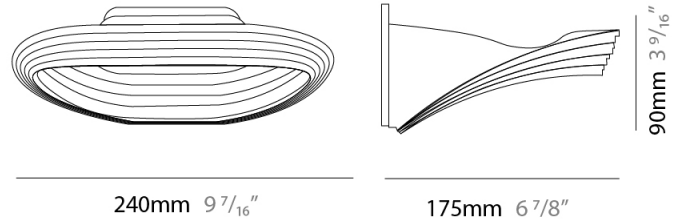

SESTESSA SURFACE

D33008

base number

PROJECT	
TYPE	
SPECIFIER	
QUANTITY	
DATE	

1. To build a product code in our configurator select the specify button on the base model # product page
2. To build a manual product code on this datasheet choose from the options listed below in blue font and add the suffix to the base model #

GENERAL

Series: Sestessa
Brand: Cini & Nils
Division: Design
Mounting Type: Surface
Mounting Location: Wall
Subcategory: Ambient

PHYSICAL

Length (mm): 240
Length (in): 9 ⁷/₁₆"
Width (mm): 50
Width (in): 1 ¹⁵/₁₆"
Height (mm): 90
Height (in): 3 ⁹/₁₆"
Extension (mm): 175
Extension (in): 6 ⁷/₈"
Light Distribution: Indirect
Weight (kg): 1.0
Weight (lbs): 2.2
Fixture Finish: WHI
Fixture Material: Aluminum

ELECTRICAL

Lamp Type: LED
Total Output Wattage (W): 20
Dimming: Tri-Mode (Non-Dimming and Phase Dimming (120Vac only) and 0-10V Dimming)
Driver Included: Yes
Driver Location: Integrated
Driver Type: Constant Current - Universal
Driver Class: Class 2
Input Voltage (V): 120 - 277
Constant Current (MA): 500

LED

Number of LEDs: 1
Color Temperature (°K): 2800
Nominal Lumen (lm): 1700
CRI: >80 CRI
Efficiency (%): 99.4
Lamp Life (hrs): 50000

OPTICAL

RATINGS AND CERTIFICATIONS

Certified By: Certified for North American Standards
IP rating: IP20