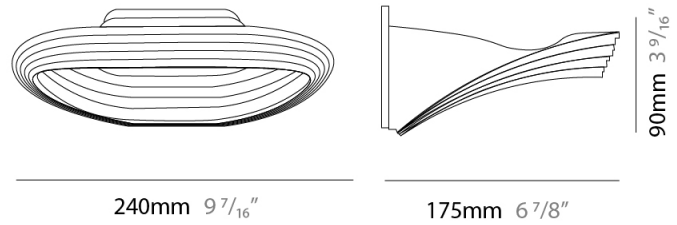

PROJECT	_____
TYPE	_____
SPECIFIER	_____
QUANTITY	_____
DATE	_____

SESTESSA SURFACE

D33009

base number

1. To build a product code in our configurator select the specify button on the base model # product page
2. To build a manual product code on this datasheet choose from the options listed below in blue font and add the suffix to the base model #

GENERAL

Series: Sestessa
Brand: Cini & Nils
Division: Design
Mounting Type: Surface
Mounting Location: Wall
Subcategory: Ambient

PHYSICAL

Length (mm): 240
Length (in): 9 ⁷/₁₆"
Height (mm): 90
Height (in): 3 ⁹/₁₆"
Extension (mm): 175
Extension (in): 6 ⁷/₈"
Light Distribution: Indirect
Weight (kg): 1.0
Weight (lbs): 2.2
Fixture Finish: WHI
Fixture Material: Aluminum

ELECTRICAL

Lamp Type: LED
Total Output Wattage (W): 20
Dimming: Tri-Mode (Non-Dimming and Phase Dimming (120Vac only) and 0-10V Dimming)
Driver Included: Yes
Driver Location: Integrated
Driver Type: Constant Current - Universal
Driver Class: Class 2
Input Voltage (V): 120 - 277
Constant Current (MA): 500

LED

Number of LEDs: 1
Color Temperature (°K): 2800
Nominal Lumen (lm): 1300
CRI: >95 CRI
Lamp Life (hrs): 50000

OPTICAL

RATINGS AND CERTIFICATIONS

Certified By: Certified for North American Standards
IP rating: IP20